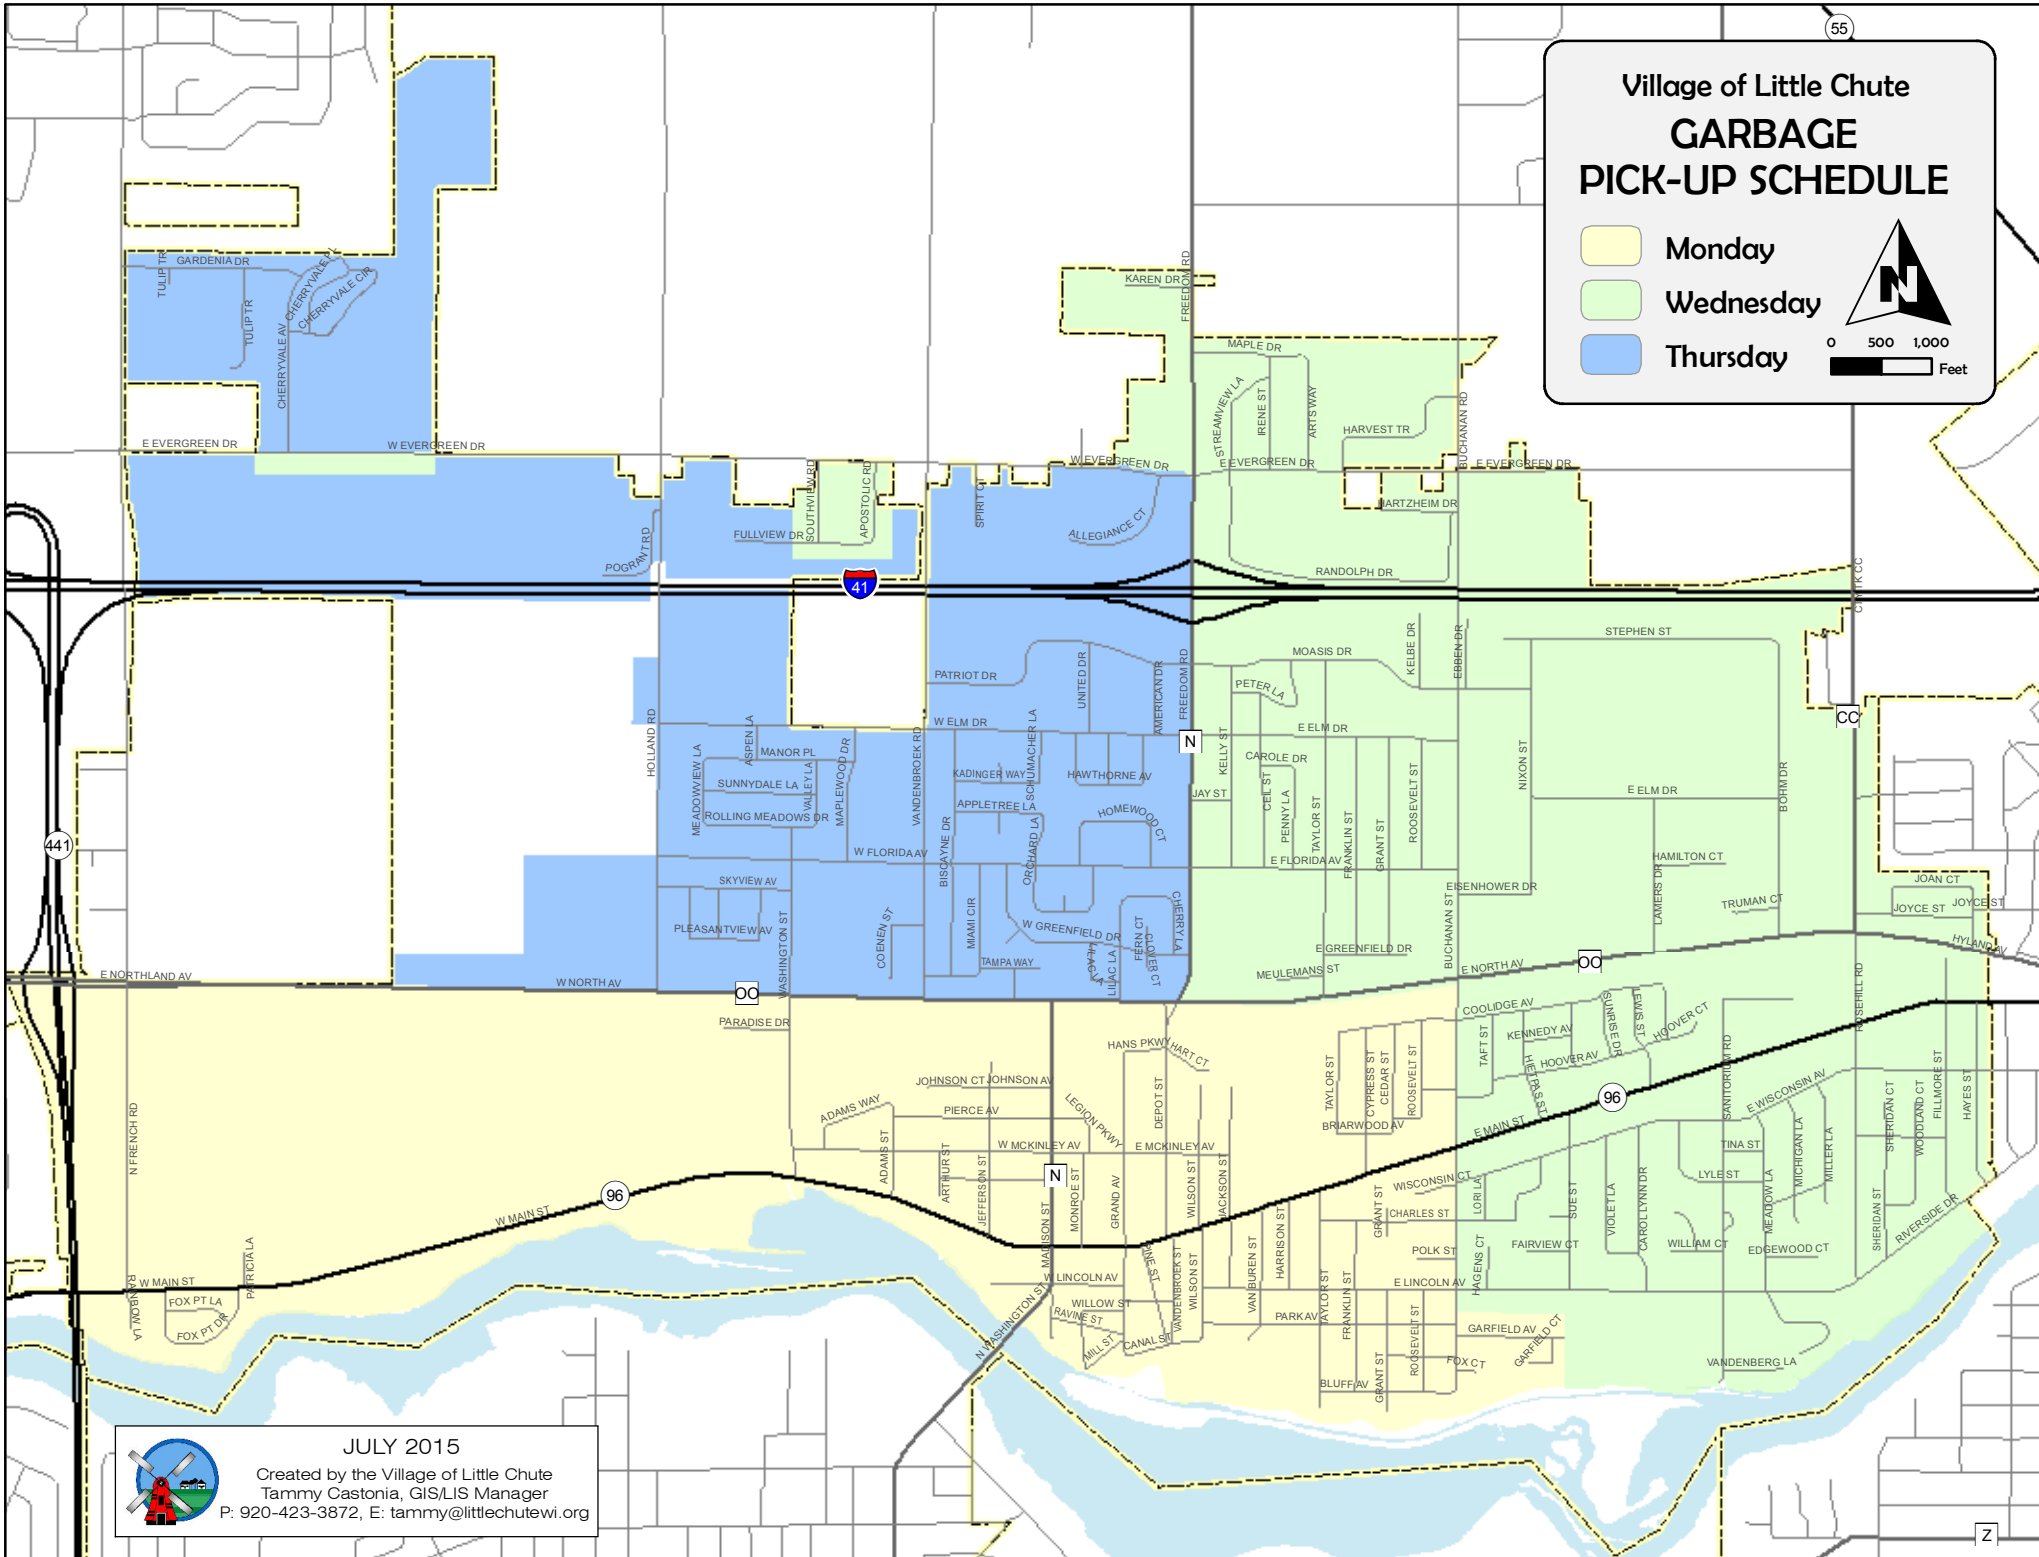

Village of Little Chute
**GARBAGE
 PICK-UP SCHEDULE**

- Monday
- Wednesday
- Thursday

0 500 1,000
 Feet

JULY 2015
 Created by the Village of Little Chute
 Tammy Castonia, GIS/LIS Manager
 P: 920-423-3872, E: tammy@littlechutewi.org